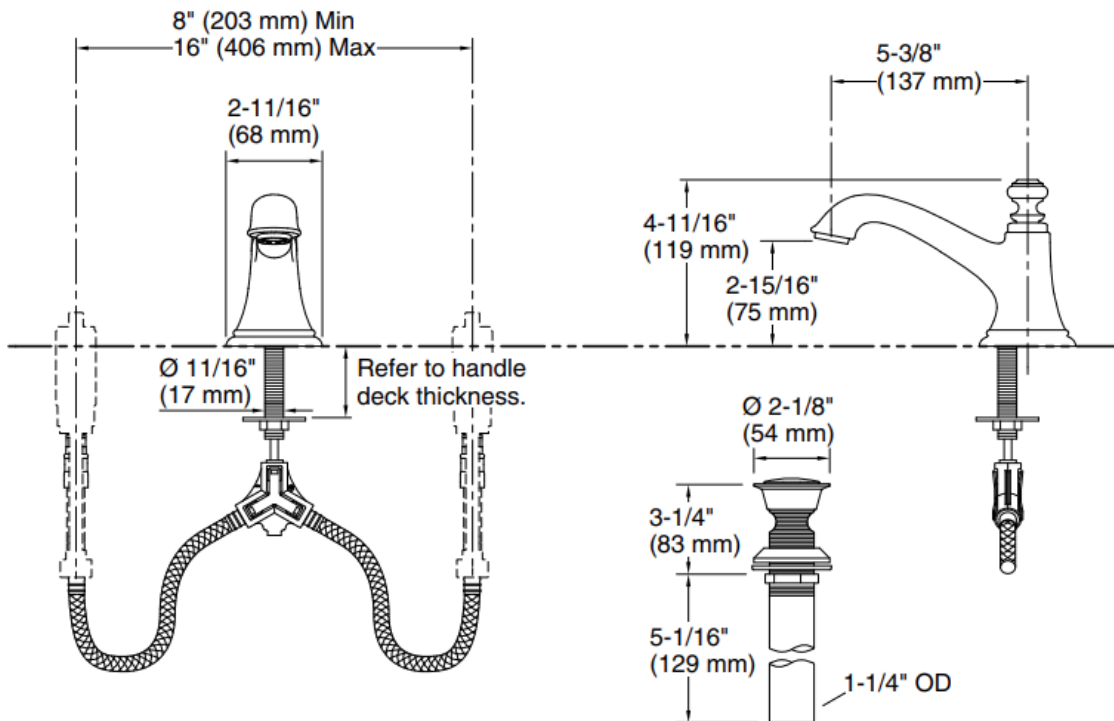

Brand : KOHLER
 Name : Artifacts 3-Hole lavatory faucet with bell spout and prong handles
 Item Code : K98068T-3M-2BZ + K72759T-2BZ
 Designer :
 Color / Finish: Oil Rubbed Bronze
 Dimensions : 137 mm Spout Reach

Product info:

- 3-Hole lavatory faucet
- With bell spout and prong handles
- Handles sold separately
- Finishes resist corrosion and tarnishing
- 1.2 gpm (4.5 lpm) maximum flow rate at 60 psi (4.14 bar)